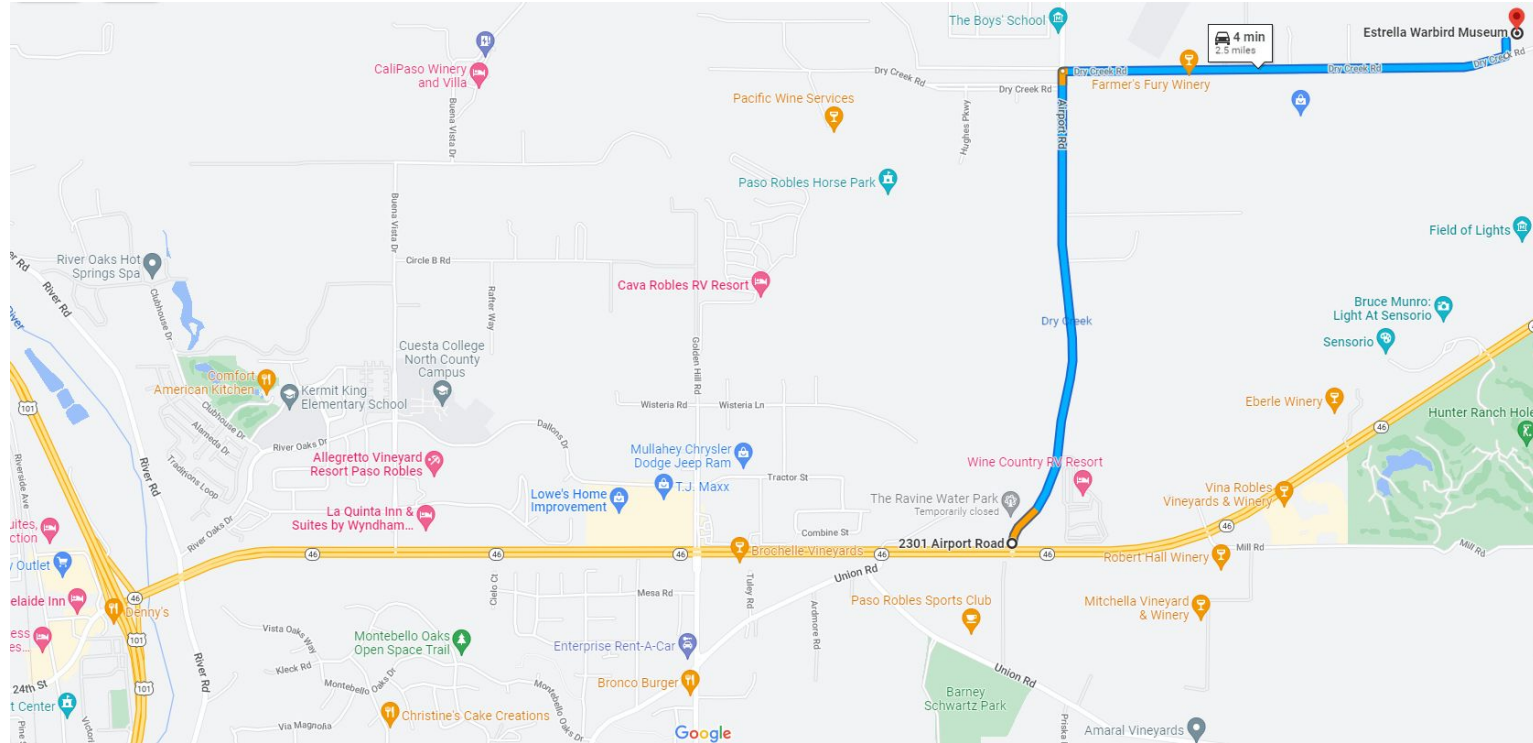

Golden State Classics **Pre Show Party 2023**

Golden State Classics - **Pre Show Party 2023 Information**

Welcome!

Thank you from all of us in the Golden State Classics Car Club for making our event as wonderful as it is with your beautiful vehicle and participation! Just a few key items to share as you prepare to come to the show:

- **Load-in for participants (participant parking for party) begins at 5:00pm and will continue until 6:30pm.** Late arrivals will then need to park on the museum side, and not be inside by the hangar.
- **Please be patient with the staff** and follow their directions. While we try to accommodate all of your needs, they also must look out for everyone to make this event a safe and enjoyable one

Friday, May 26th 2023 - Directions to Paso Robles; **Golden State Classics Pre-Show Party**

Estrella Warbirds Museum
Paso Robles Airport
4251 Dry Creek Road
Paso Robles, CA 93446

- **Take Highway 46 to Airport Road.** Airport Road is approximately six (6) miles east of downtown Paso Robles off Hwy 46
- Take Airport Road north for 1.3 miles.
- Turn right onto **Dry Creek Road** and continue on Dry Creek Road for 1.2 miles.
- Estrella Warbirds will be on your left side. Follow parking sign directions