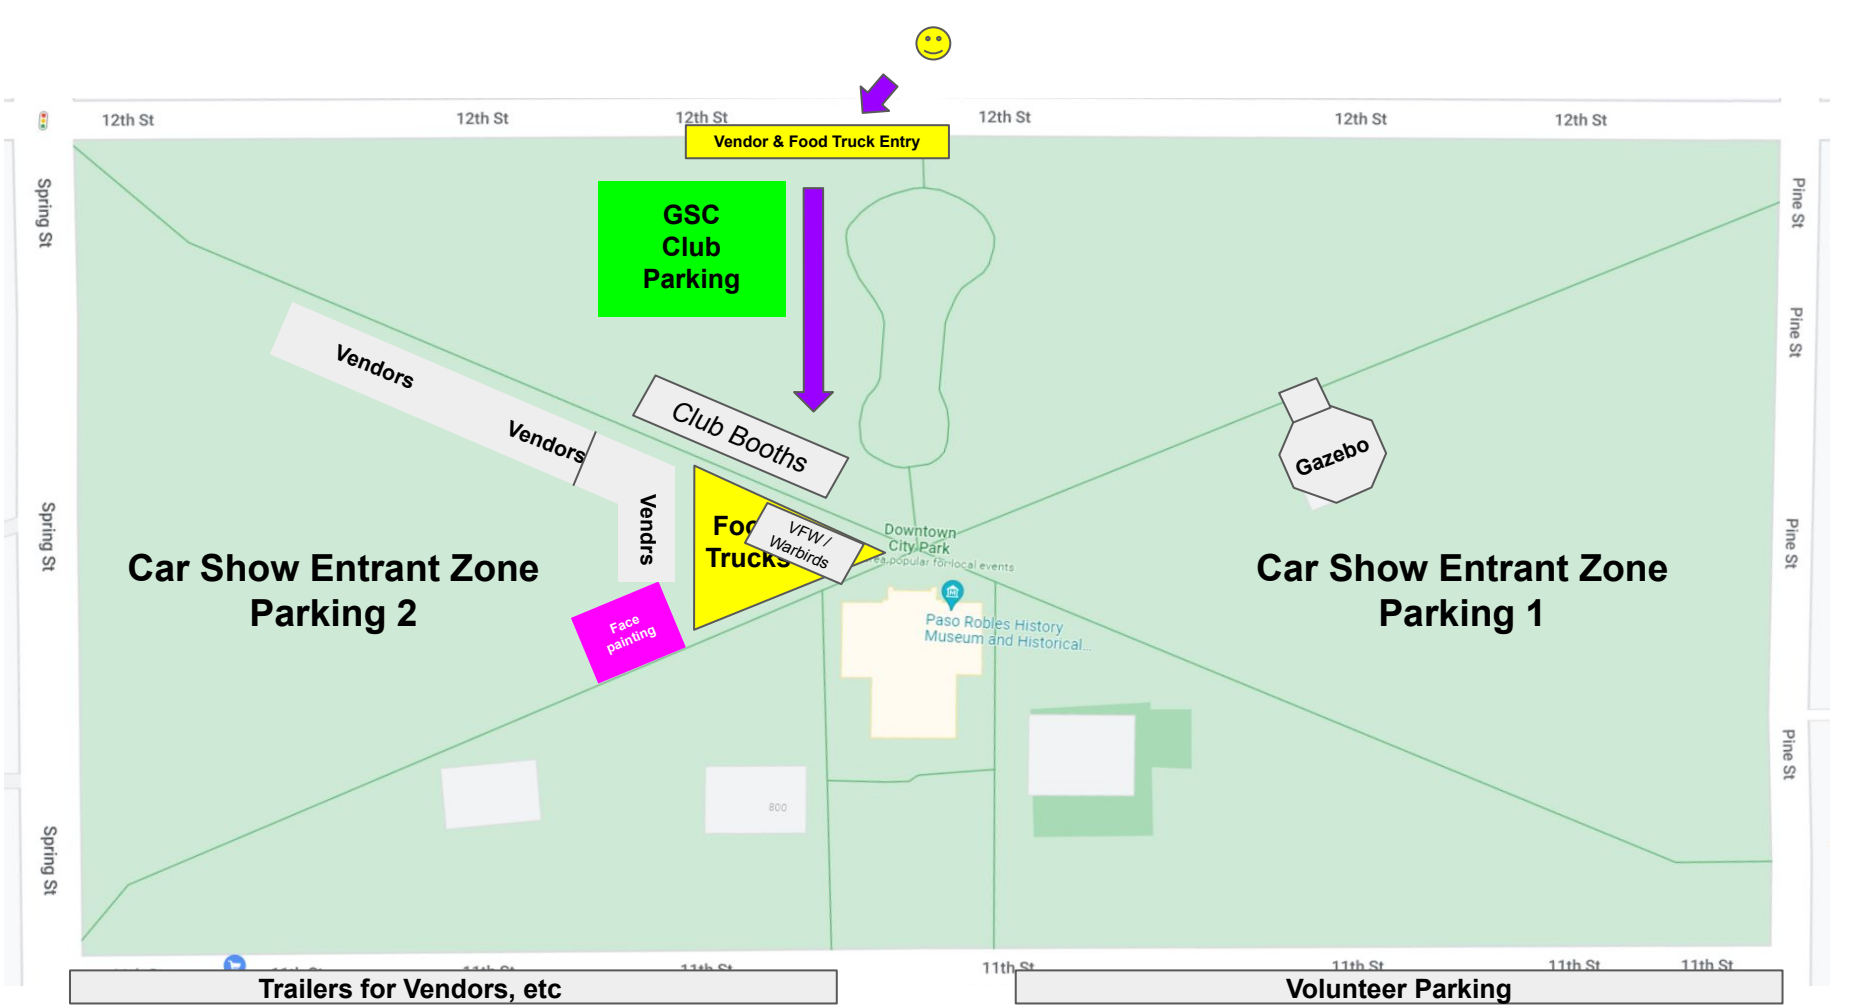

From Spring Street:

- Turn east on 13th street
- Right turn on Park street
- You will be greeted by Show staff at the intersection of 12th and Park Street (😊)
- Follow their directions to enter the park just to the right of center.
- Continue slowly through the park to the designated area (★)
- A Golden State Club member will be there to help guide you to safely park on the dirt triangle

We will be attempting to park you in a way that allows participants to be in the center of the food vendors. Please help us help you!

ALL FOOD VENDORS MUST BE LOADED IN BY 7:00AM. LOAD IN OCCURS BETWEEN 6:00AM and 7:00AM. No Exceptions as we will begin parking car show participants at 7:00AM and vendors must be in place

Vendor & Food Truck Entry

GSC Club Parking

Vendors

Club Booths

Food Trucks

VFW / Warbirds

Face painting

Gazebo

Car Show Entrant Zone Parking 2

Car Show Entrant Zone Parking 1

Downtown City Park

Paso Robles History Museum and Historical...

Trailers for Vendors, etc

Volunteer Parking

12th St

12th St