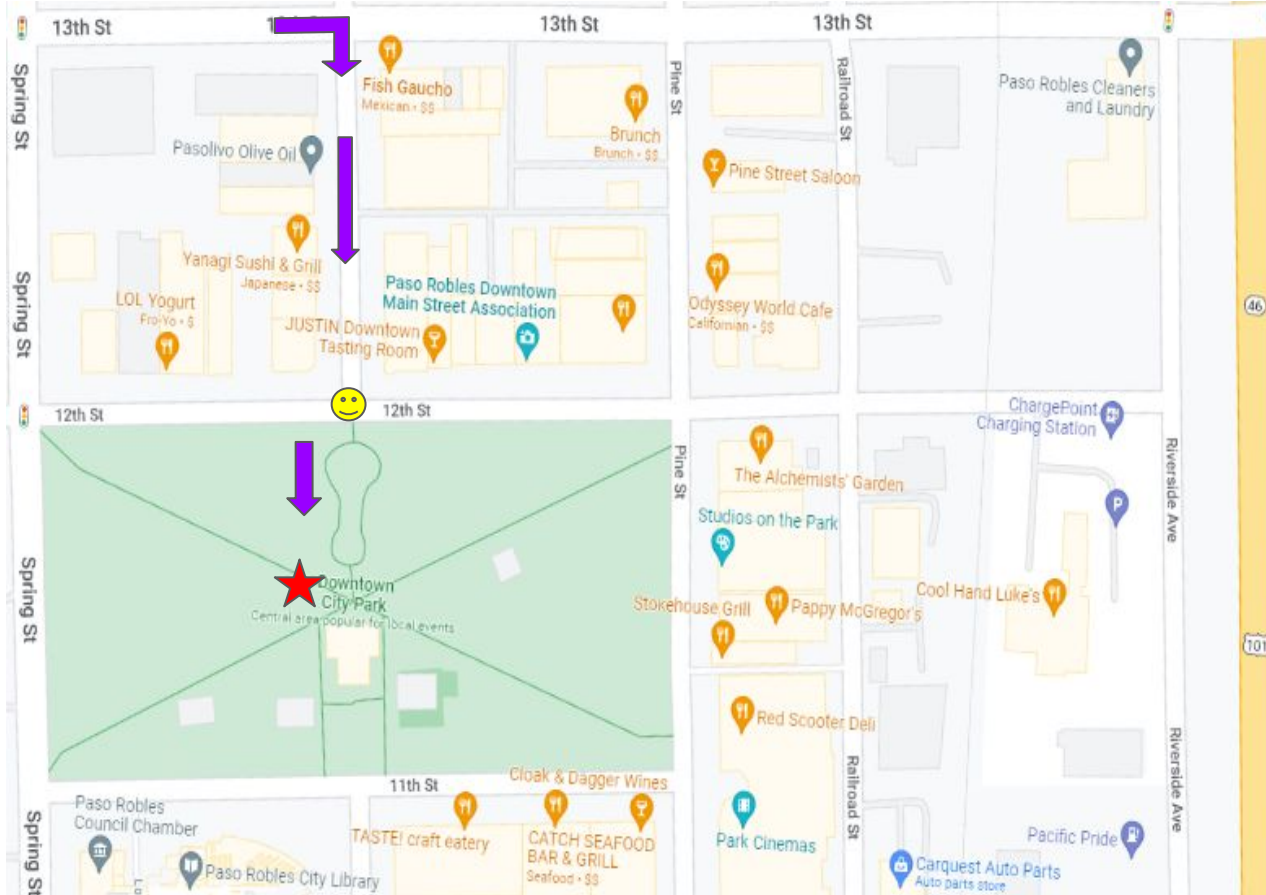

Golden State Classics **Car Show 2023**

Food Truck & Vendor Information

Saturday, May 27th 2023 - FOOD VENDORS - Directions to Paso Robles; Golden State Classics Car Show
ALL FOOD VENDORS MUST BE LOADED IN BY 7:00AM.

From Spring Street:

- Turn east on 13th street
- Right turn on Park street
- You will be greeted by Show staff at the intersection of 12th and Park Street (😊)
- Follow their directions to enter the park just to the right of center.
- Continue slowly through the park to the designated area (★)
- A Golden State Club member will be there to help guide you to safely park on the dirt triangle

We will be attempting to park you in a way that allows participants to be in the center of the food vendors. Please help us help you!

ALL FOOD VENDORS MUST BE LOADED IN BY 7:00AM. LOAD IN OCCURS BETWEEN 6:00AM and 7:00AM. No Exceptions as we will begin parking car show participants at 7:00AM and vendors must be in place

Car Show Entrant Zone Parking 2

Car Show Entrant Zone Parking 1

Downtown City Park

Paso Robles History Museum and Historical...

Trailers for Vendors, etc

Volunteer Parking

12th St

12th St